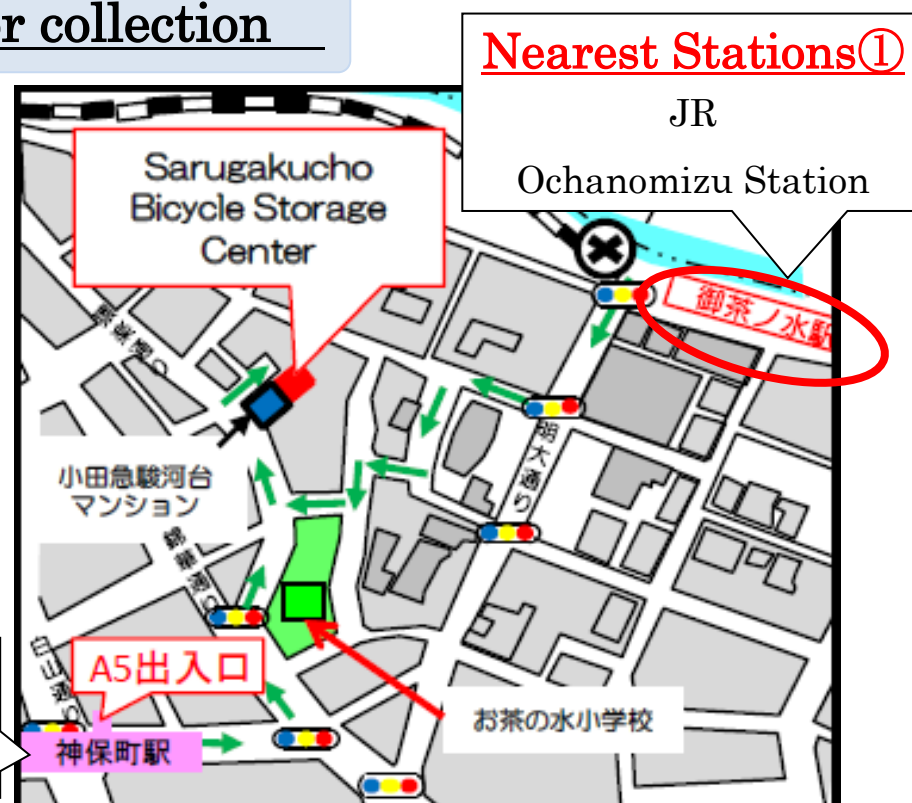

#### ○Areas Outside the Bicycle Parking Prohibition Zone

- Area surrounding Akihabara Station (north of the Kanda River)

※For details about bicycle removal, please contact the relevant storage center.

### 2 Collection Locations

Sarugakucho Bicycle Storage Center  
 (1-6-9 Kandasarugakucho, Chiyoda City)  
 Inquiries : 03-3219-5303

### 3 Collection Hours

- Tuesday – Friday 13:00-19:00
- Saturday – Sunday 10:00-17:00

※Closed Mondays, Holidays (except Saturday & Sunday) & Dec. 29 - Jan. 3.

### 4 Items required for collection

- Removal Fee
  - Bicycles 2,000 Yen
  - Scooters 6,000 Yen
- Identification with Photo
- Bicycle Key

Sarugakucho Bicycle  
Storage Center

Nearest Stations②  
Jimbocho Station