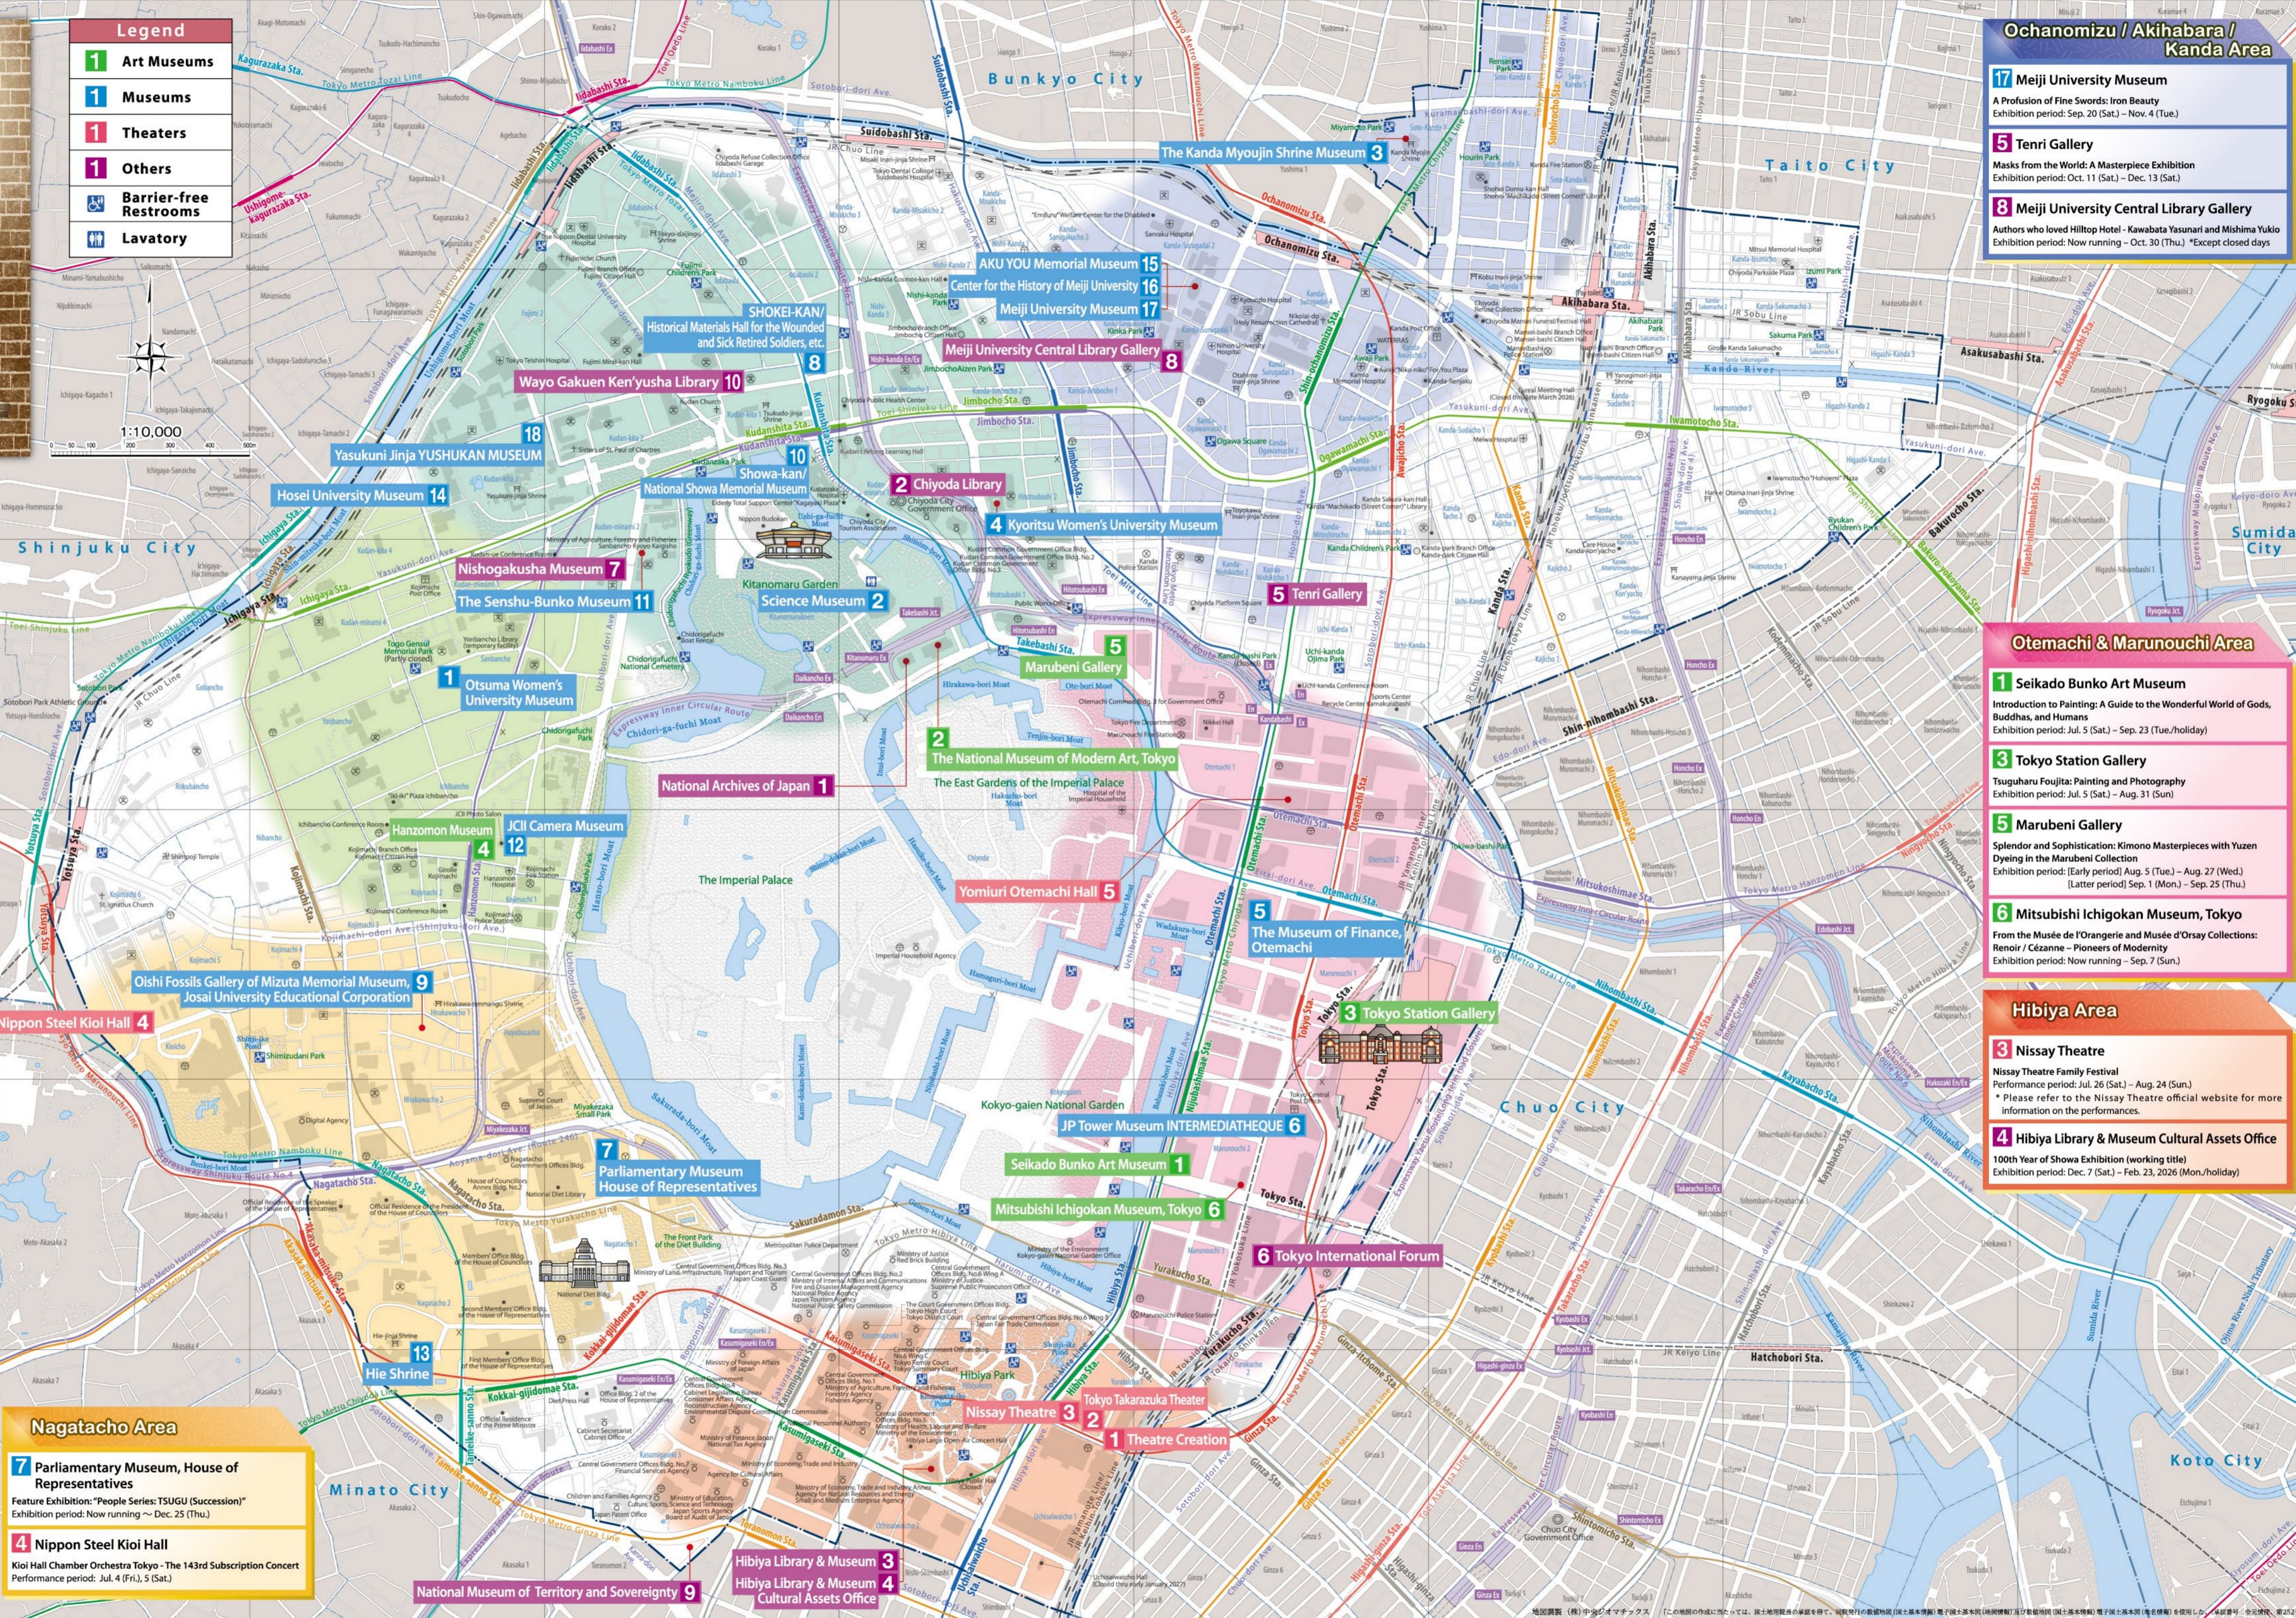

Bancho & Kojimachi Area

- **4 Hanzomon Museum**
  Attendees in the Buddhist Pantheon
  Exhibition period: Now running - Aug. 31 (Sun)
- **1 Otsuma Women's University Museum**
  Feature exhibition: "Kotaka & Ryoma Otsuma Speak of Education (working title)"
  Exhibition period: Sep. 29 (Mon.) - Nov. 28 (Fri)
- **12 JCII Camera Museum**
  What's Amazing about this Camera?
  Exhibition period: Jul. 1 (Tue.) - Sep. 21 (Sun)

Nagatacho Area

- **7 Parliamentary Museum, House of Representatives**
  Feature Exhibition: "People Series: TSUGU (Succession)"
  Exhibition period: Now running ~ Dec. 25 (Thu)
- **4 Nippon Steel Kioi Hall**
  Kioi Hall Chamber Orchestra Tokyo - The 143rd Subscription Concert
  Performance period: Jul. 4 (Fri), 5 (Sat)

Ochanomizu / Akihabara / Kanda Area

- **17 Meiji University Museum**
  A Profusion of Fine Swords: Iron Beauty
  Exhibition period: Sep. 20 (Sat.) - Nov. 4 (Tue)
- **5 Tenri Gallery**
  Masks from the World: A Masterpiece Exhibition
  Exhibition period: Oct. 11 (Sat.) - Dec. 13 (Sat)
- **8 Meiji University Central Library Gallery**
  Authors who loved Hilltop Hotel - Kawabata Yasunari and Mishima Yukio
  Exhibition period: Now running - Oct. 30 (Thu) *Except closed days

Otemachi & Marunouchi Area

- **1 Seikado Bunko Art Museum**
  Introduction to Painting: A Guide to the Wonderful World of Gods, Buddhas, and Humans
  Exhibition period: Jul. 5 (Sat.) - Sep. 23 (Tue./holiday)
- **3 Tokyo Station Gallery**
  Tauguharu Foujita: Painting and Photography
  Exhibition period: Jul. 5 (Sat.) - Aug. 31 (Sun)
- **5 Marubeni Gallery**
  Splendor and Sophistication: Kimono Masterpieces with Yuzen Dyeing in the Marubeni Collection
  Exhibition period: [Early period] Aug. 5 (Tue.) - Aug. 27 (Wed.)
  [Latter period] Sep. 1 (Mon.) - Sep. 25 (Thu)
- **6 Mitsubishi Ichigokan Museum, Tokyo**
  From the Musée d'Orangerie and Musée d'Orsay Collections: Renoir / Cézanne - Pioneers of Modernity
  Exhibition period: Now running - Sep. 7 (Sun)

Hibiya Area

- **3 Nissay Theatre**
  Nissay Theatre Family Festival
  Performance period: Jul. 26 (Sat.) - Aug. 24 (Sun)
  * Please refer to the Nissay Theatre official website for more information on the performances.
- **4 Hibiya Library & Museum Cultural Assets Office**
  100th Year of Showa Exhibition (working title)
  Exhibition period: Dec. 7 (Sat.) - Feb. 23, 2026 (Mon./holiday)

*Event information listed here is only those of the facilities that preferred to be so.